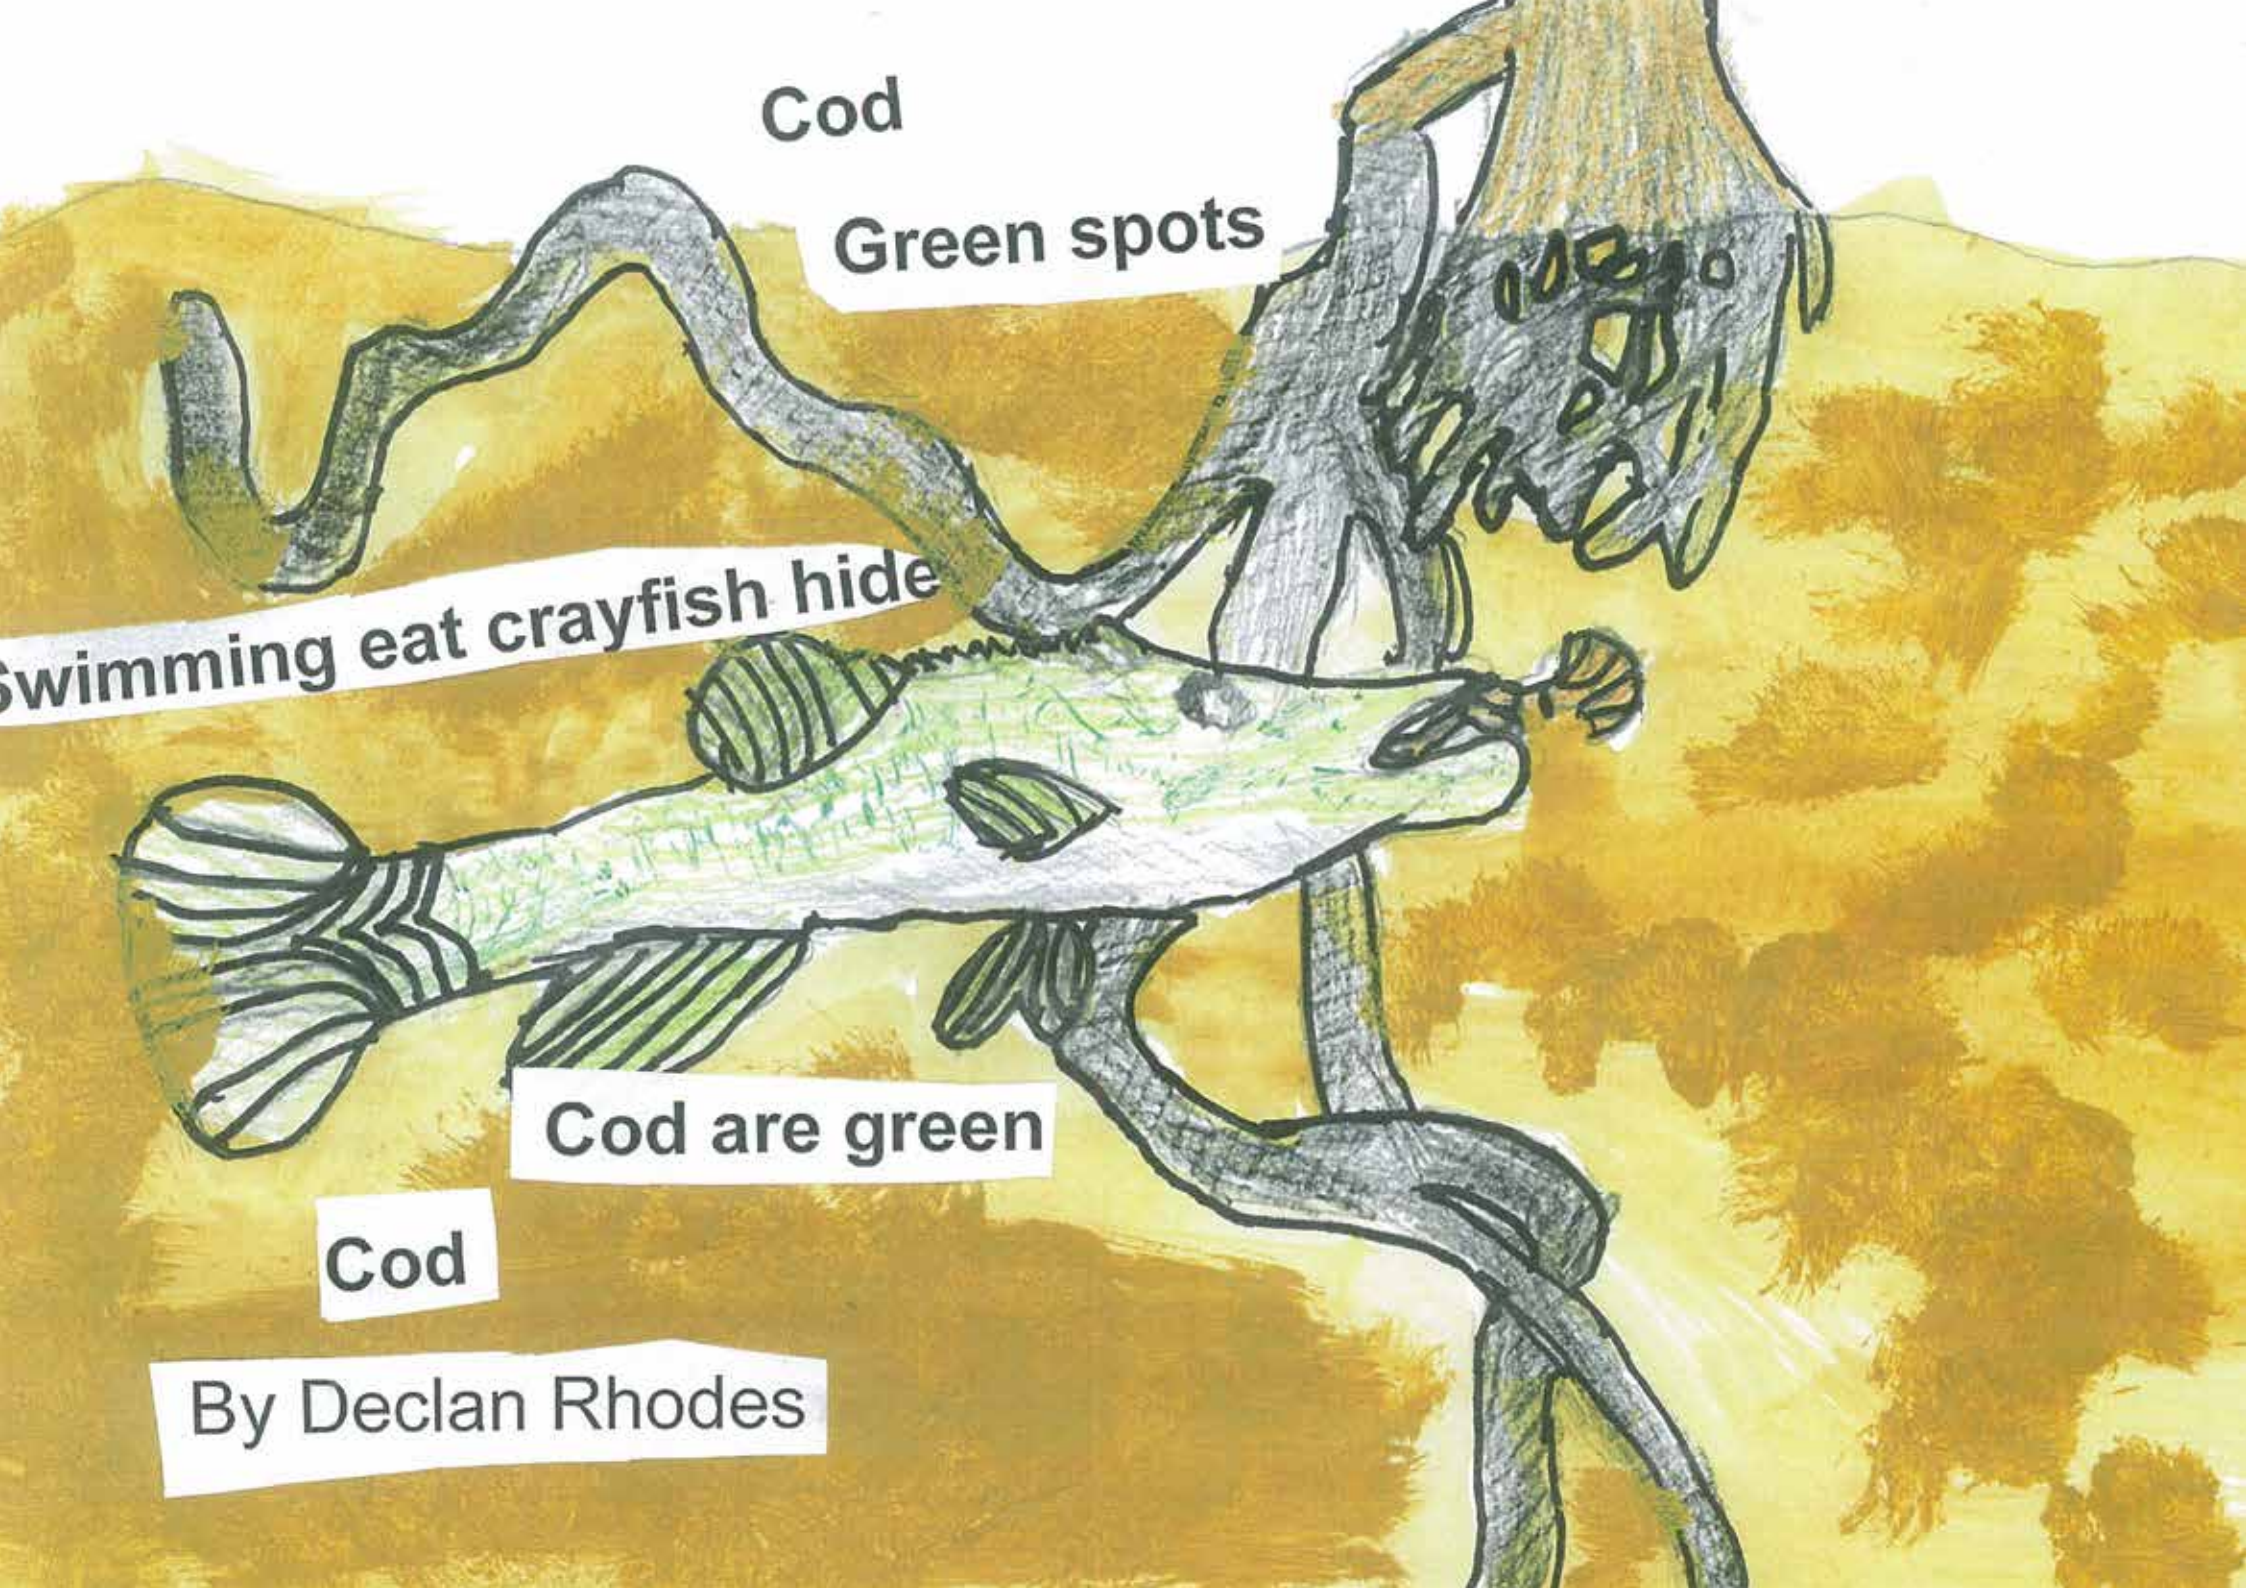

A child's painting on a blue background. The background is filled with horizontal brushstrokes of various shades of blue. In the center, a large fish is painted with dark brown/black body and a bright yellow belly. To the right, a red hook is attached to a thin brown line. Several white rectangular labels with black text are pasted onto the painting.

Cod

Green spots

Swimming eat crayfish hide

Cod are green

Cod

By Declan Rhodes

SEPTEMBER 2018

SUNDAY	MONDAY	TUESDAY	WEDNESDAY	THURSDAY	FRIDAY	SATURDAY
						1
2	3	4	5	6	7	8
Father's Day						
9	10	11	12	13	14	15
16	17	18	19	20	21	22
23	24	25	26	27	28	29
30						