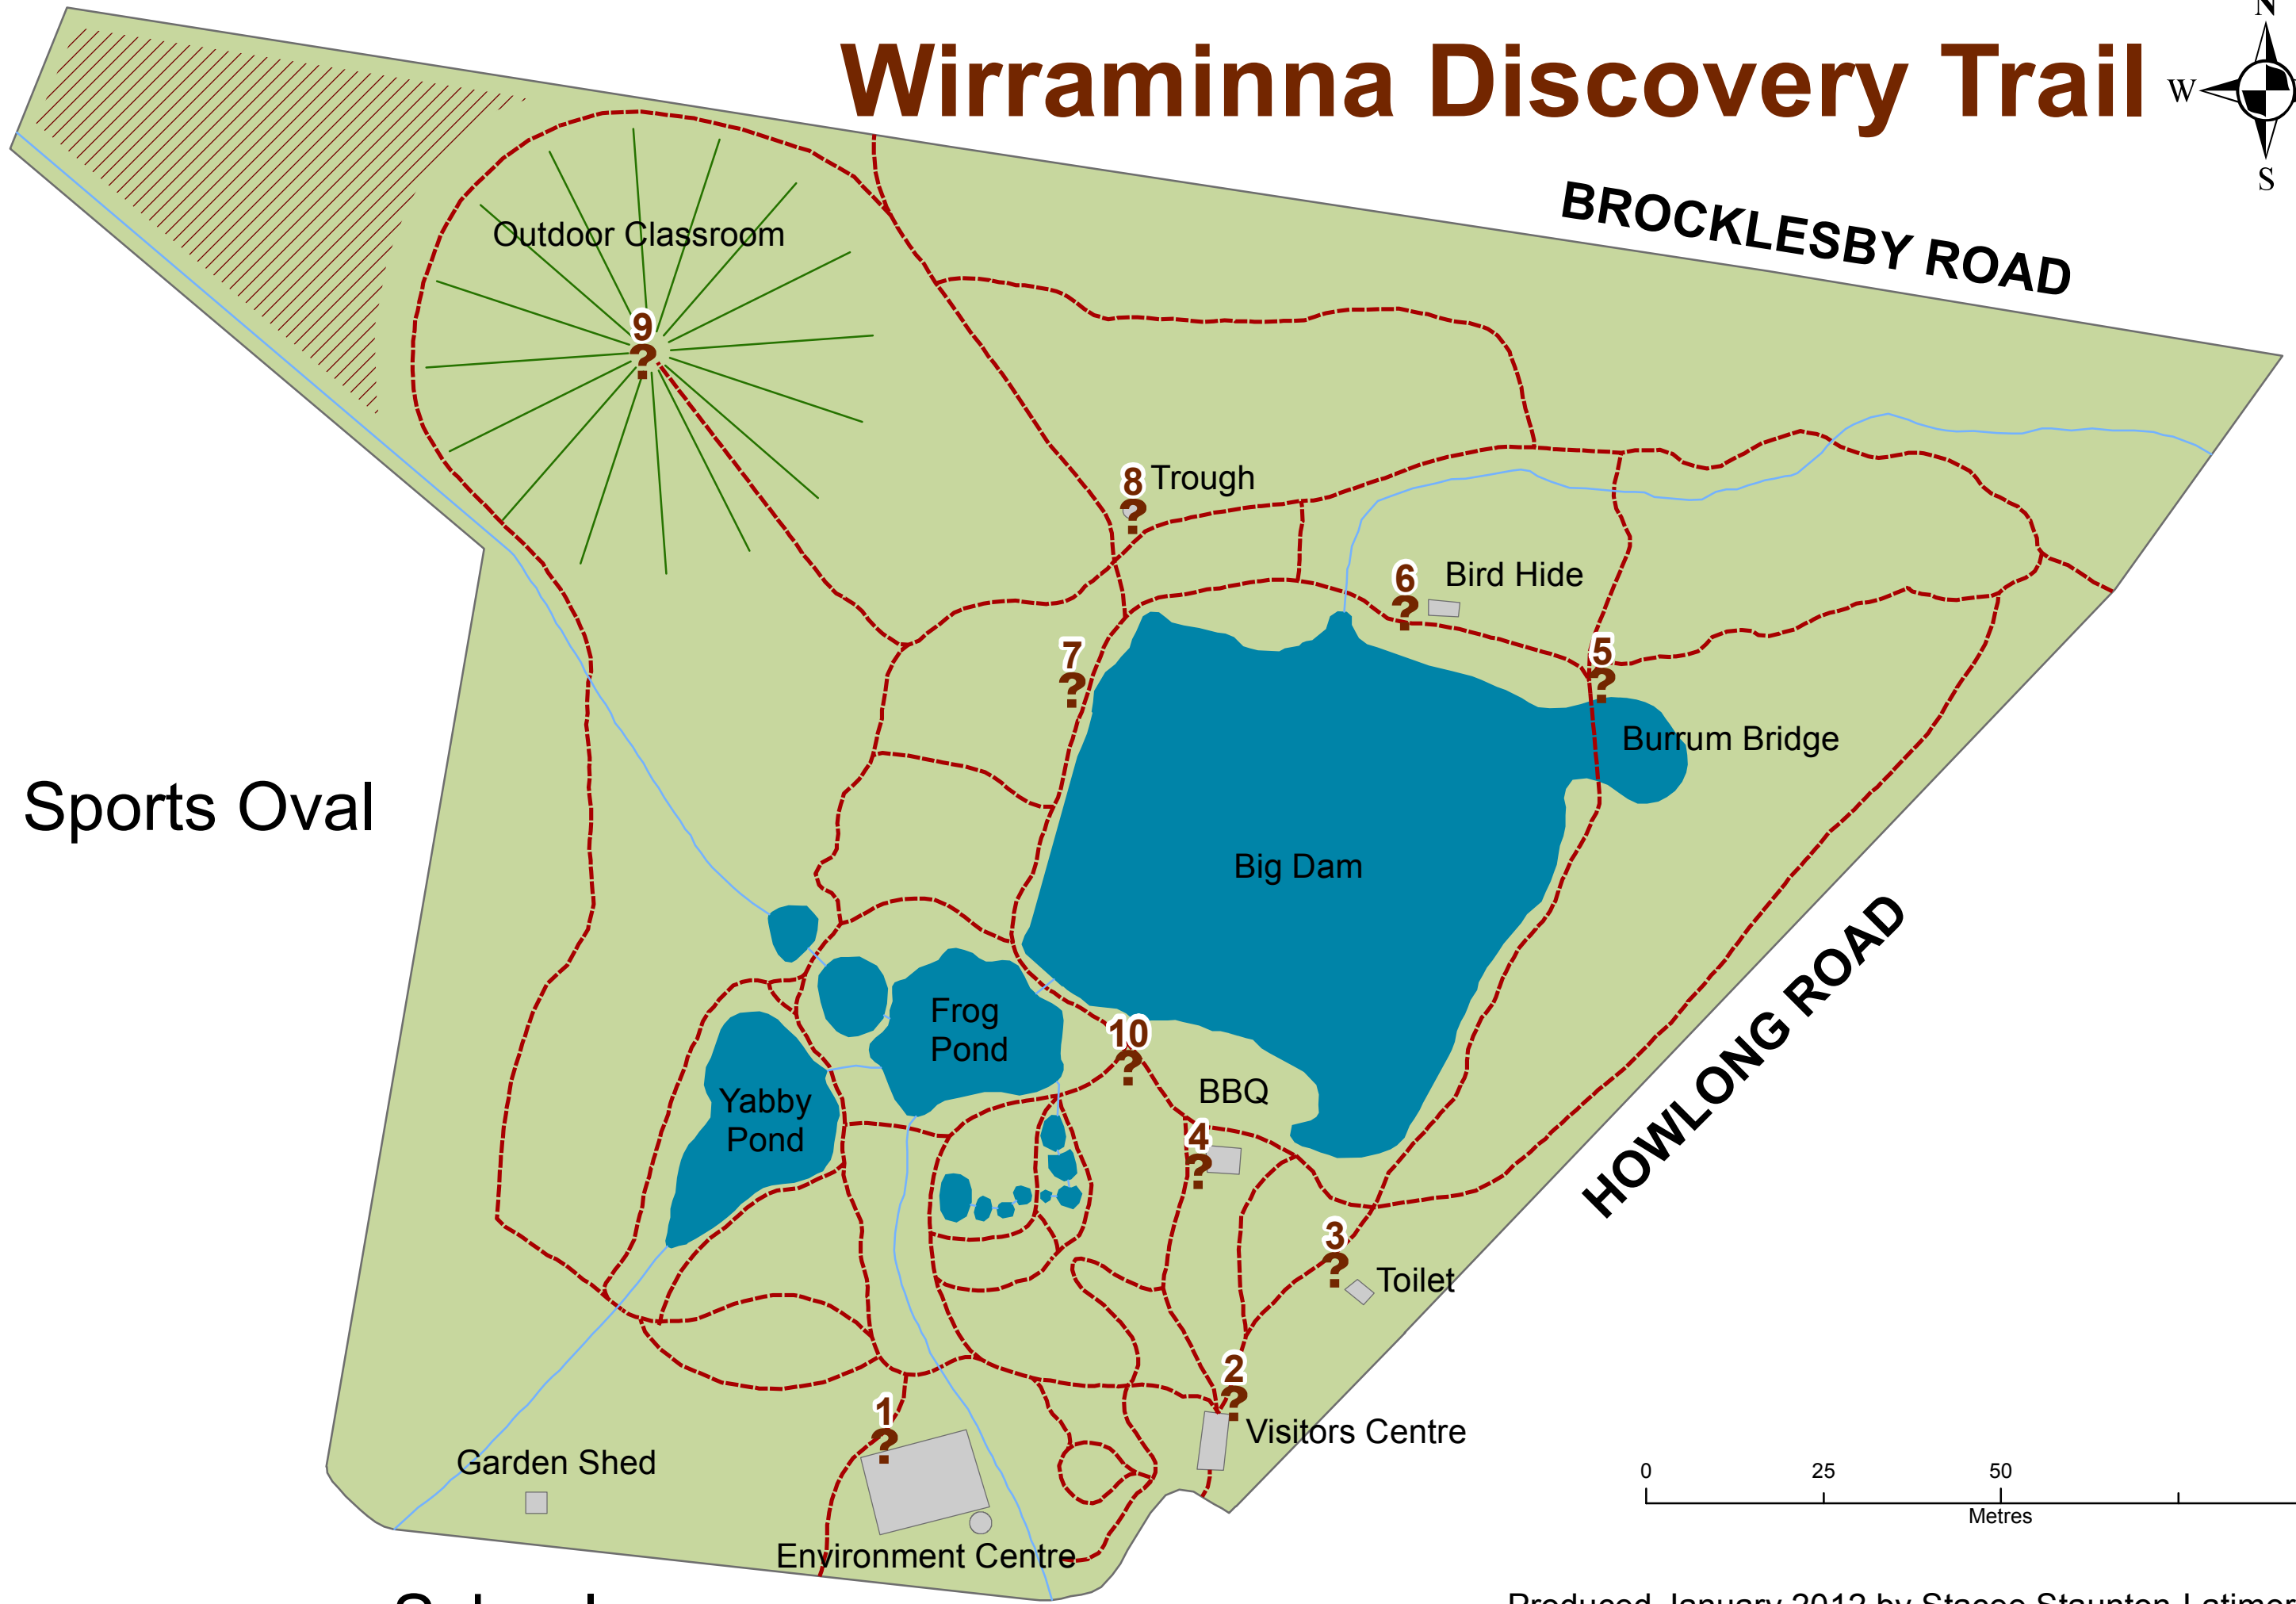

Wirraminna Discovery Trail

Produced January 2012 by Stacey Staunton-Latimer with assistance from Rowan Winsemius (Murray CMA)